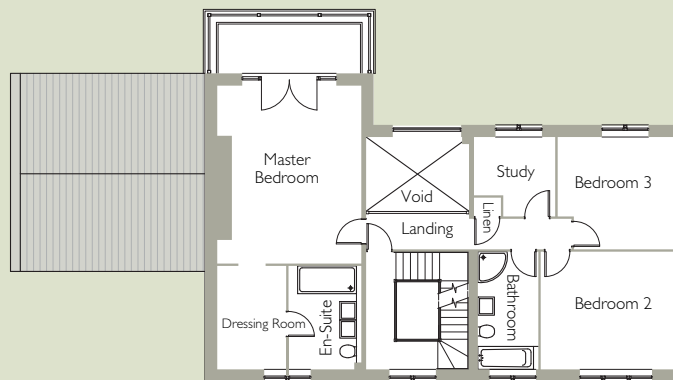

## Fallgate House 5 bedroom home with media room

### Dimensions

Dining 3465 x 3362 11'3" x 10'11"  
 Kitchen/Family 6210 x 5049 20'2" x 16'5"

Lounge 6824 x 4415 22'2" x 14'4"  
 Media Room 3628 x 4415 11'9" x 14'4"  
 Utility 2692 x 1916 8'9" x 6'3"

Study 2432 x 2491 7'11" x 8'11"  
 Master Bedroom 5450 x 3965 17'9" x 12'11"  
 Bedroom 2 3603 x 4177 11'9" x 13'7"

Bedroom 3 3439 x 3658 11'2" x 11'11"  
 Bedroom 4 6311 x 3668 20'6" x 11'11"  
 Bedroom 5 4492 x 3668 14'7" x 11'11"

Ground Floor

First Floor

Second Floor