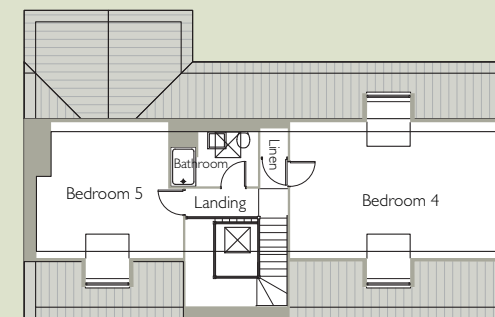

### Dimensions

Dining 3465 x 3362 11'3" x 10'11"  
 Kitchen/Family 6210 x 5049 20'2" x 16'5"

Lounge 6824 x 4415 22'2" x 14'4"  
 Media Room 3628 x 4415 11'9" x 14'4"  
 Utility 2692 x 1916 8'9" x 6'3"

Study 2432 x 2491 7'11" x 8'11"  
 Master Bedroom 5450 x 3965 17'9" x 12'11"  
 Bedroom 2 3603 x 4177 11'9" x 13'7"

Bedroom 3 3439 x 3658 11'2" x 11'11"  
 Bedroom 4 6311 x 3668 20'6" x 11'11"  
 Bedroom 5 4492 x 3668 14'7" x 11'11"

Ground Floor

First Floor

Second Floor