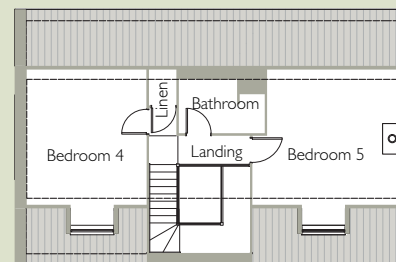

## Stonedge 5 bedroom home with media room

Ground Floor

First Floor

Second Floor

### Dimensions

Kitchen	4322 x 4078	14'1" x 13'3"
Family Room	5092 x 3403	16'7" x 11'1"
Lounge/Dining	8573 x 7715	27'10" x 23'1"
Media Room	3627 x 3608	11'9" x 11'9"
Utility	2667 x 2238	8'8" x 7'13"
Study	2145 x 3608	7'0" x 11'9"
Master Bedroom	4022 x 4077	13'1" x 13'3"
Bedroom 2	4385 x 3624	14'3" x 11'9"
Bedroom 3	4385 x 3418	14'3" x 11'1"
Bedroom 4	4001 x 3656	13'0" x 11'11"
Bedroom 5	3680 x 3656	12'0" x 11'11"