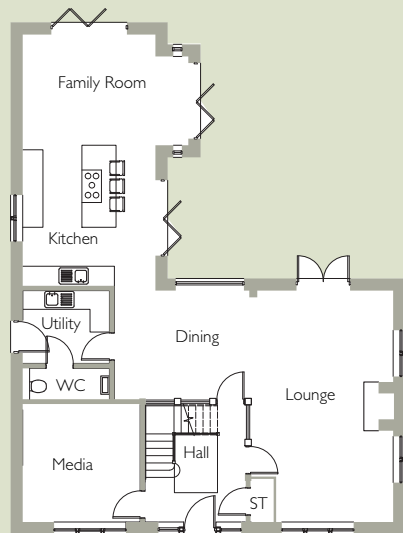

## Stonedge 5 bedroom home with media room

Ground Floor

First Floor

Second Floor

### Dimensions

Kitchen	4322 x 4078	14'1" x 13'3"
Family Room	5092 x 3403	16'7" x 11'1"
Lounge/Dining	8573 x 7715	27'10" x 23'1"
Media Room	3627 x 3608	11'9" x 11'9"
Utility	2667 x 2238	8'8" x 7'13"
Study	2145 x 3608	7'0" x 11'9"
Master Bedroom	4022 x 4077	13'1" x 13'3"
Bedroom 2	4385 x 3624	14'3" x 11'9"
Bedroom 3	4385 x 3418	14'3" x 11'1"
Bedroom 4	4001 x 3656	13'0" x 11'11"
Bedroom 5	3680 x 3656	12'0" x 11'11"